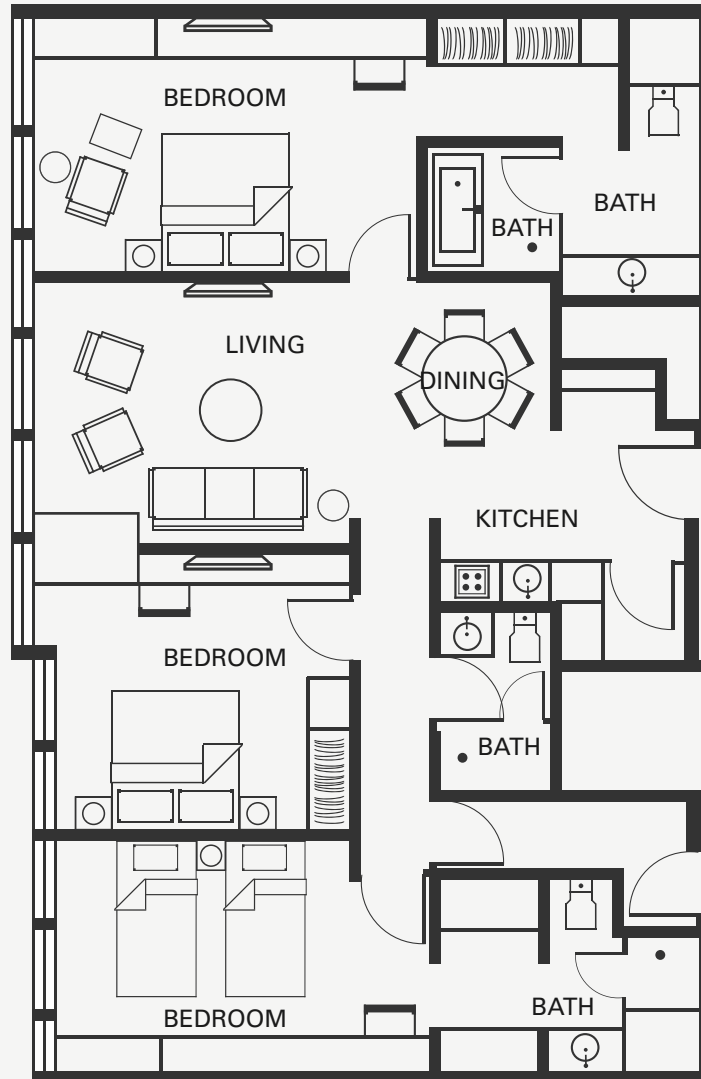

FRASER RESIDENCE CHENGDU

STUDIO DELUXE KING
(44-48 SQM)

Layout of typical units only. Actual layout of individual units may vary.

FRASER RESIDENCE CHENGDU

STUDIO DELUXE TWIN
(44-48 SQM)

Layout of typical units only. Actual layout of individual units may vary.

FRASER RESIDENCE CHENGDU

STUDIO EXECUTIVE KING
(48-54 SQM)

Layout of typical units only. Actual layout of individual units may vary.

FRASER RESIDENCE CHENGDU

STUDIO EXECUTIVE TWIN
(48-54 SQM)

Layout of typical units only. Actual layout of individual units may vary.

FRASER RESIDENCE CHENGDU

ONE-BEDROOM DELUXE
(83 SQM)

Layout of typical units only. Actual layout of individual units may vary.

FRASER RESIDENCE CHENGDU

TWO-BEDROOM DELUXE
(117 SQM)

Layout of typical units only. Actual layout of individual units may vary.

FRASER RESIDENCE CHENGDU

THREE-BEDROOM DELUXE
(134 SQM)

Layout of typical units only. Actual layout of individual units may vary.