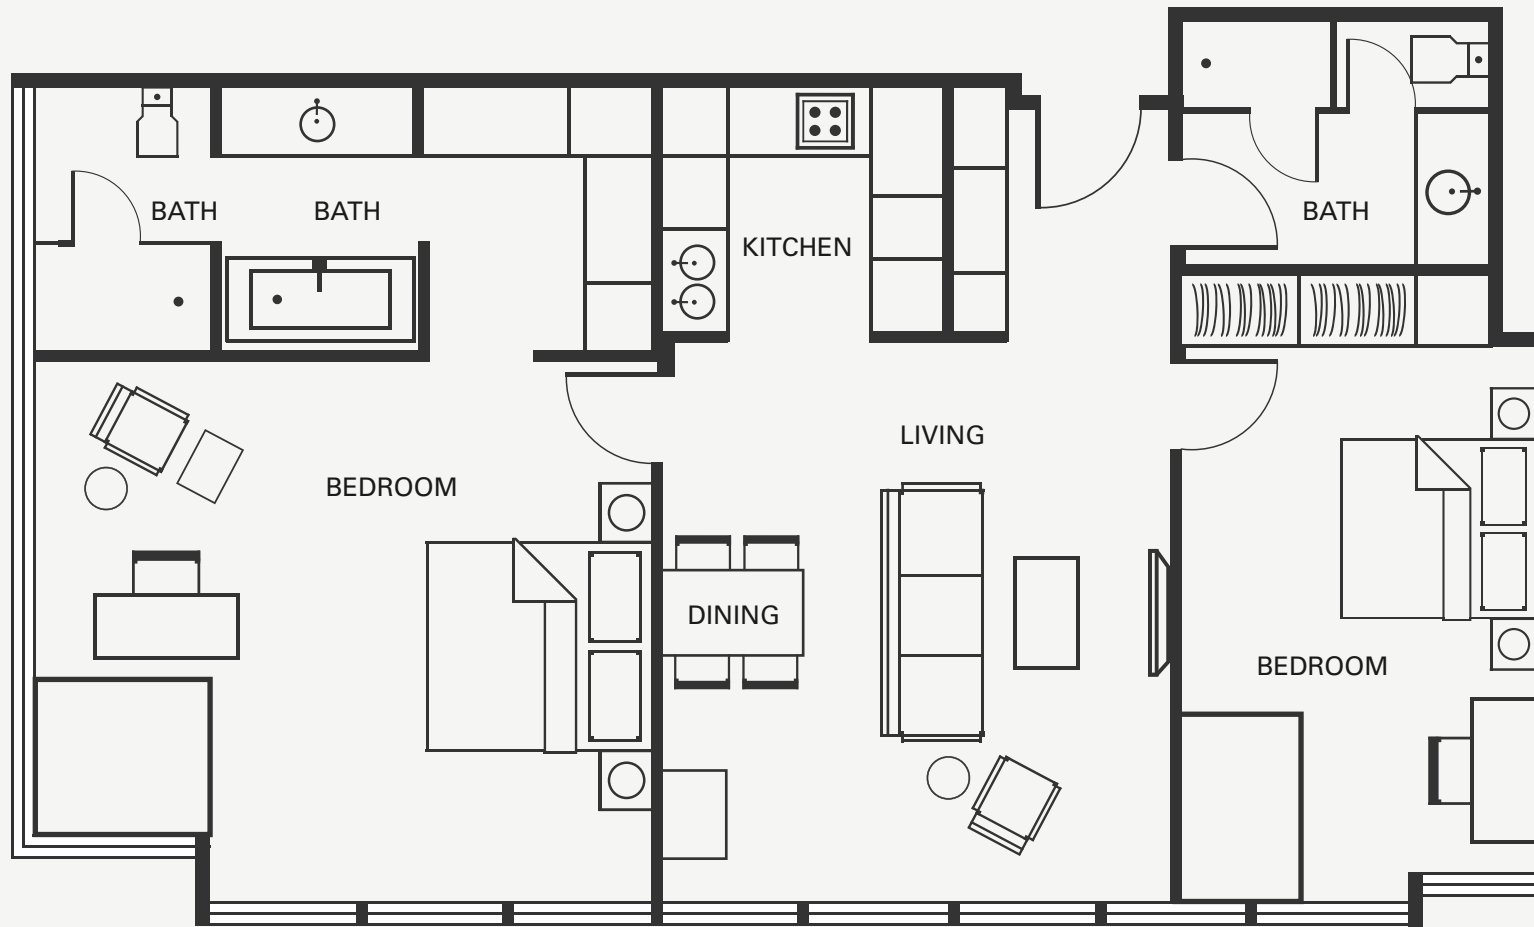

FRASER RESIDENCE CHENGDU

STUDIO DELUXE KING
(44-48 SQM)

Layout of typical units only. Actual layout of individual units may vary.

FRASER RESIDENCE CHENGDU

STUDIO DELUXE TWIN
(44-48 SQM)

Layout of typical units only. Actual layout of individual units may vary.

FRASER RESIDENCE CHENGDU

STUDIO EXECUTIVE KING
(48-54 SQM)

Layout of typical units only. Actual layout of individual units may vary.

FRASER RESIDENCE CHENGDU

STUDIO EXECUTIVE TWIN
(48-54 SQM)

Layout of typical units only. Actual layout of individual units may vary.

FRASER RESIDENCE CHENGDU

ONE-BEDROOM DELUXE
(83 SQM)

Layout of typical units only. Actual layout of individual units may vary.

FRASER RESIDENCE CHENGDU

TWO-BEDROOM DELUXE
(117 SQM)

Layout of typical units only. Actual layout of individual units may vary.

FRASER RESIDENCE CHENGDU

THREE-BEDROOM DELUXE
(134 SQM)

Layout of typical units only. Actual layout of individual units may vary.