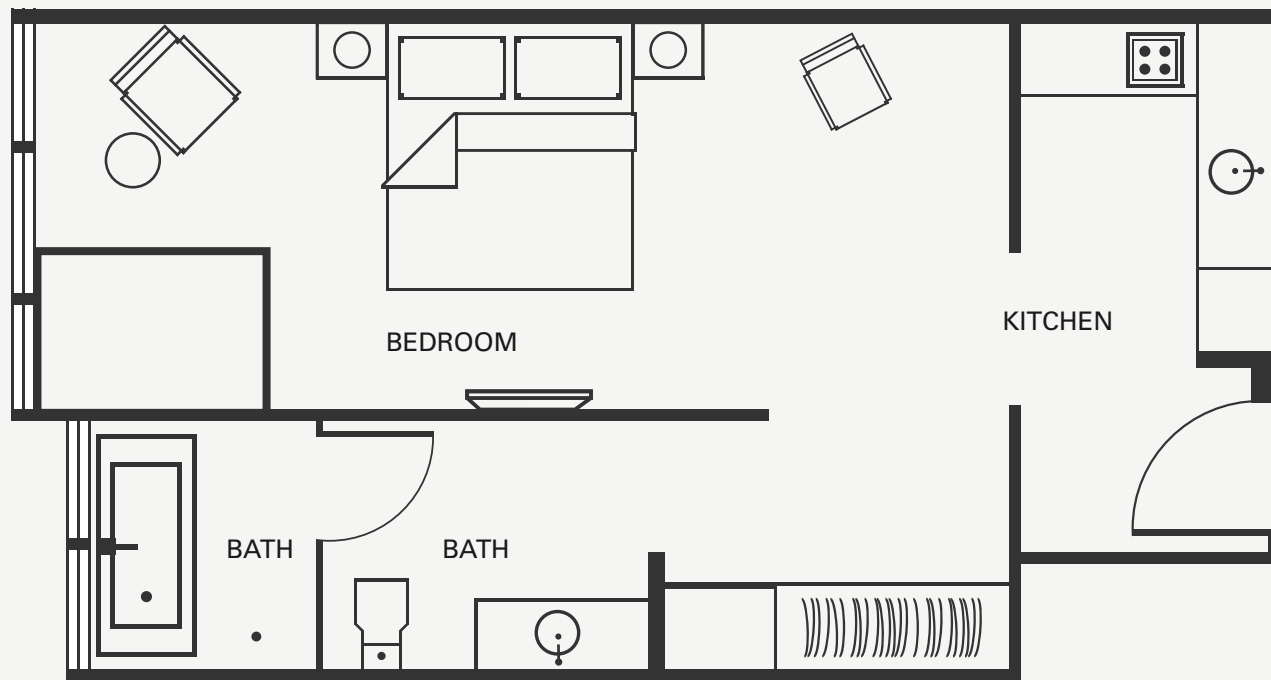

FRASER RESIDENCE CHENGDU

STUDIO DELUXE KING
(44-48 SQM)

Layout of typical units only. Actual layout of individual units may vary.

FRASER RESIDENCE CHENGDU

STUDIO DELUXE TWIN
(44-48 SQM)

Layout of typical units only. Actual layout of individual units may vary.

FRASER RESIDENCE CHENGDU

STUDIO EXECUTIVE KING
(48-54 SQM)

Layout of typical units only. Actual layout of individual units may vary.

FRASER RESIDENCE CHENGDU

STUDIO EXECUTIVE TWIN
(48-54 SQM)

Layout of typical units only. Actual layout of individual units may vary.

FRASER RESIDENCE CHENGDU

ONE-BEDROOM DELUXE
(83 SQM)

Layout of typical units only. Actual layout of individual units may vary.

FRASER RESIDENCE CHENGDU

TWO-BEDROOM DELUXE
(117 SQM)

Layout of typical units only. Actual layout of individual units may vary.

FRASER RESIDENCE CHENGDU

THREE-BEDROOM DELUXE
(134 SQM)

Layout of typical units only. Actual layout of individual units may vary.