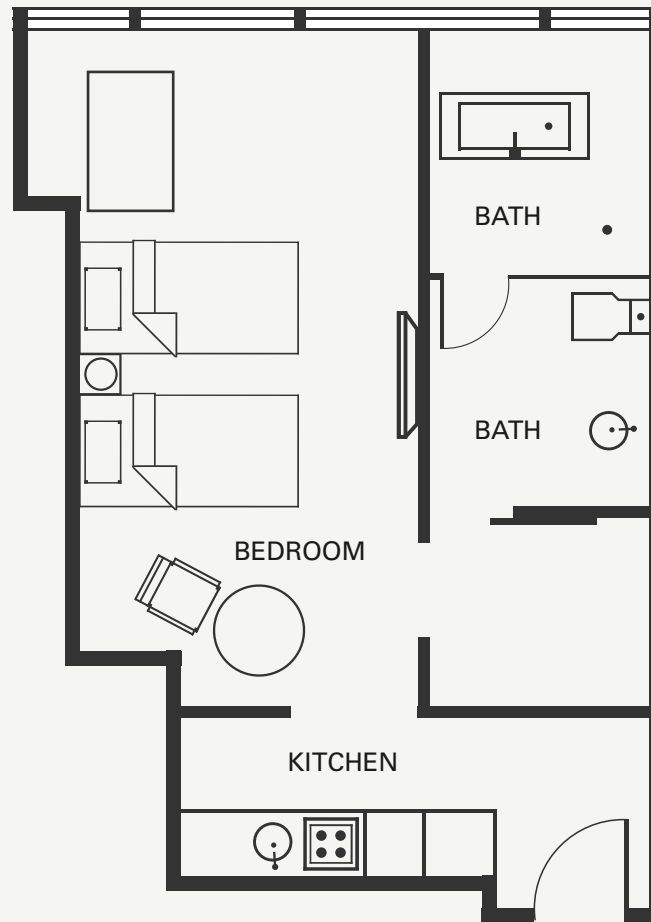

FRASER RESIDENCE CHENGDU

STUDIO DELUXE KING
(44-48 SQM)

Layout of typical units only. Actual layout of individual units may vary.

FRASER RESIDENCE CHENGDU

STUDIO DELUXE TWIN
(44-48 SQM)

Layout of typical units only. Actual layout of individual units may vary.

FRASER RESIDENCE CHENGDU

STUDIO EXECUTIVE KING
(48-54 SQM)

Layout of typical units only. Actual layout of individual units may vary.

FRASER RESIDENCE CHENGDU

STUDIO EXECUTIVE TWIN
(48-54 SQM)

Layout of typical units only. Actual layout of individual units may vary.

FRASER RESIDENCE CHENGDU

ONE-BEDROOM DELUXE
(83 SQM)

Layout of typical units only. Actual layout of individual units may vary.

FRASER RESIDENCE CHENGDU

TWO-BEDROOM DELUXE
(117 SQM)

Layout of typical units only. Actual layout of individual units may vary.

FRASER RESIDENCE CHENGDU

THREE-BEDROOM DELUXE
(134 SQM)

Layout of typical units only. Actual layout of individual units may vary.