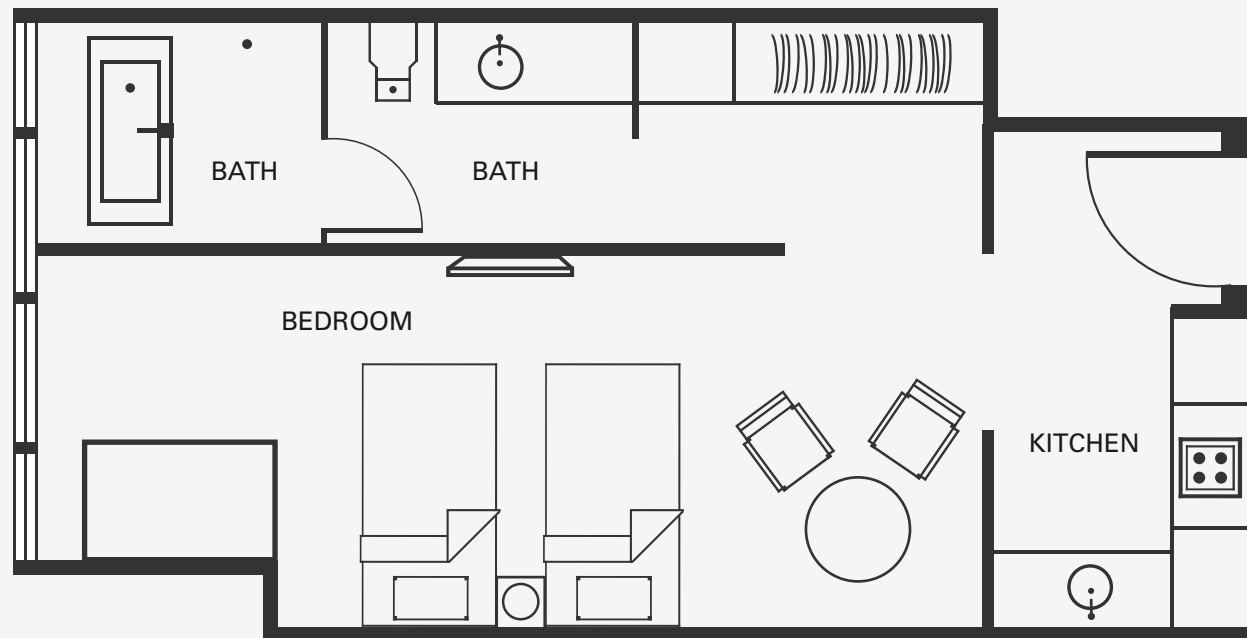

FRASER RESIDENCE CHENGDU

STUDIO DELUXE KING
(44-48 SQM)

Layout of typical units only. Actual layout of individual units may vary.

FRASER RESIDENCE CHENGDU

STUDIO DELUXE TWIN
(44-48 SQM)

Layout of typical units only. Actual layout of individual units may vary.

FRASER RESIDENCE CHENGDU

STUDIO EXECUTIVE KING
(48-54 SQM)

Layout of typical units only. Actual layout of individual units may vary.

FRASER RESIDENCE CHENGDU

STUDIO EXECUTIVE TWIN
(48-54 SQM)

Layout of typical units only. Actual layout of individual units may vary.

FRASER RESIDENCE CHENGDU

ONE-BEDROOM DELUXE
(83 SQM)

Layout of typical units only. Actual layout of individual units may vary.

FRASER RESIDENCE CHENGDU

TWO-BEDROOM DELUXE
(117 SQM)

Layout of typical units only. Actual layout of individual units may vary.

FRASER RESIDENCE CHENGDU

THREE-BEDROOM DELUXE
(134 SQM)

Layout of typical units only. Actual layout of individual units may vary.