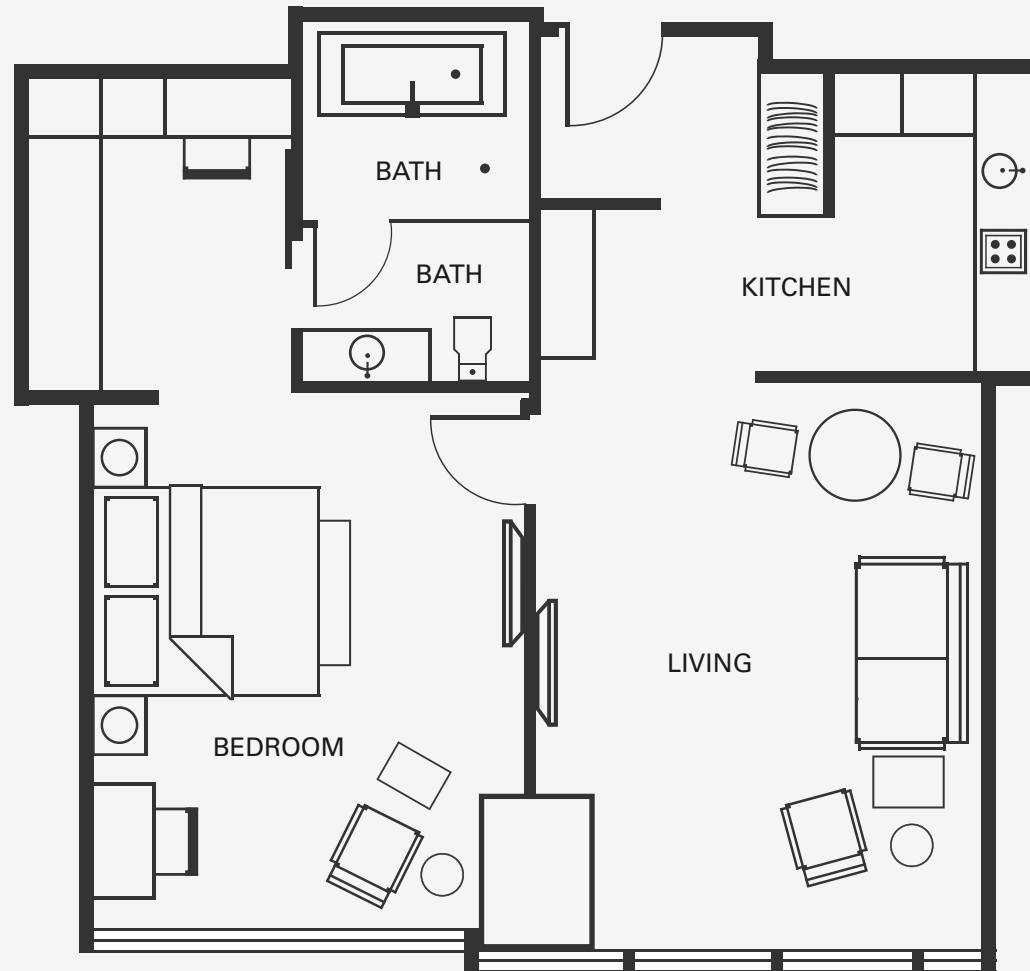

FRASER RESIDENCE CHENGDU

STUDIO DELUXE KING
(44-48 SQM)

Layout of typical units only. Actual layout of individual units may vary.

FRASER RESIDENCE CHENGDU

STUDIO DELUXE TWIN
(44-48 SQM)

Layout of typical units only. Actual layout of individual units may vary.

FRASER RESIDENCE CHENGDU

STUDIO EXECUTIVE KING
(48-54 SQM)

Layout of typical units only. Actual layout of individual units may vary.

FRASER RESIDENCE CHENGDU

STUDIO EXECUTIVE TWIN
(48-54 SQM)

Layout of typical units only. Actual layout of individual units may vary.

FRASER RESIDENCE CHENGDU

ONE-BEDROOM DELUXE
(83 SQM)

Layout of typical units only. Actual layout of individual units may vary.

FRASER RESIDENCE CHENGDU

TWO-BEDROOM DELUXE
(117 SQM)

Layout of typical units only. Actual layout of individual units may vary.

FRASER RESIDENCE CHENGDU

THREE-BEDROOM DELUXE
(134 SQM)

Layout of typical units only. Actual layout of individual units may vary.